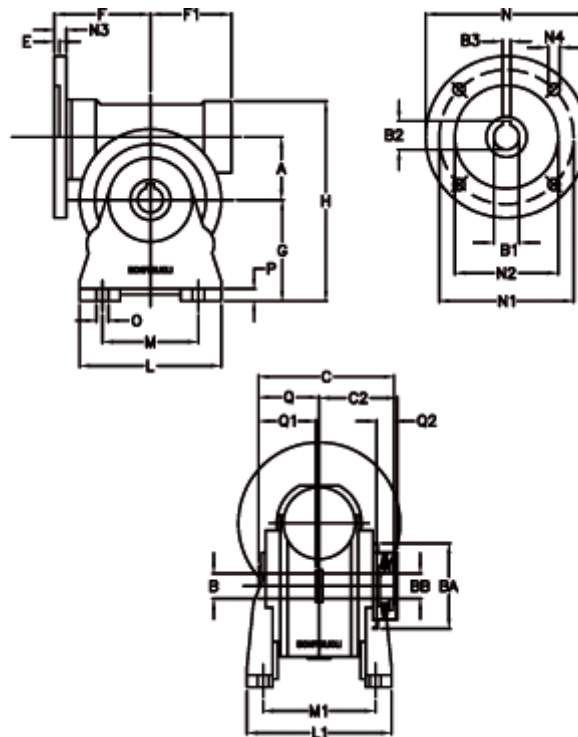

Article number: 390204901022836

Description: Worm Gear with Torque Limiter
VF 49-L2-A-10 P71B14

Measures

a = 49.50	C2 = 63,5	L1 = 124.0	O = 8.5
B = 25	Description = VF 49A-xx-71B14	m = 63	P = 12
B1 E7 = 14	E = 3.0	M1 = 98.5	Q = 51.0
B2 = 16.3	F = 70	N = 105	Q1 = 41
B3 H9 = 5	F1 = 63	N1 = 85	Q2 = 15
BA = 63	g = 82	N2 = 70	
BB H7 = 14	H = 162	N3 = 10.5	
C = 105	L = 110	N4 = 6,5	